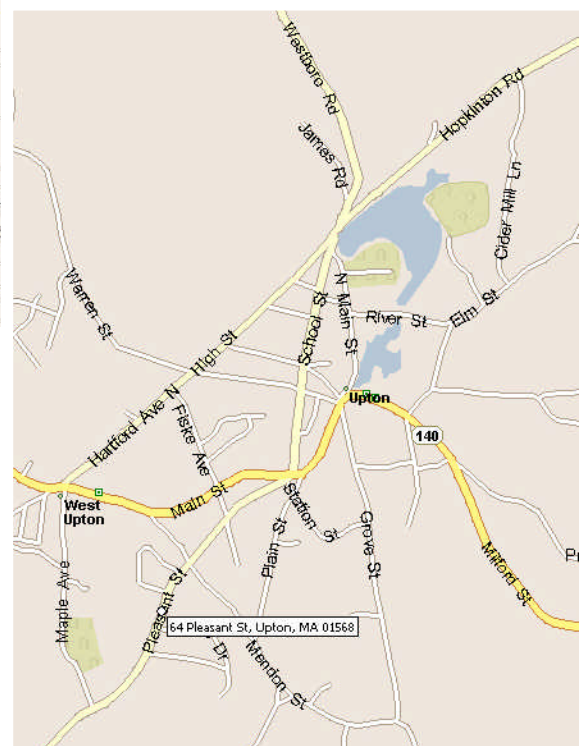

Blackstone Valley Regional Vocational Technical High School

65 Pleasant Street, Upton MA 01568 (508) 529-7758

<http://www.valleytech.k12.ma.us/>

http://www.valleytech.k12.ma.us/Robotics/robotics_FLL_Announcement.htm

From Sharon (modified from the Blackstone web site):

Route I 95 South to Route I 495 North to Exit 21B. Bear right onto Hopkinton Road (actually, West Main, Hopkinton, High at various points, but all the same road). Follow to end (approximately 5 miles) to set of lights at Route 140, crossing to Maple Avenue. Continue to end, and turn left onto Pleasant Street. You can't miss the large complex, but you may need to park in the back of the school.

If you use intend to use School Street as a short cut – be aware that there are two School Streets on this route, and people turning onto the first one have accounted for most of the lost and wandering Sharon teams at this competition.