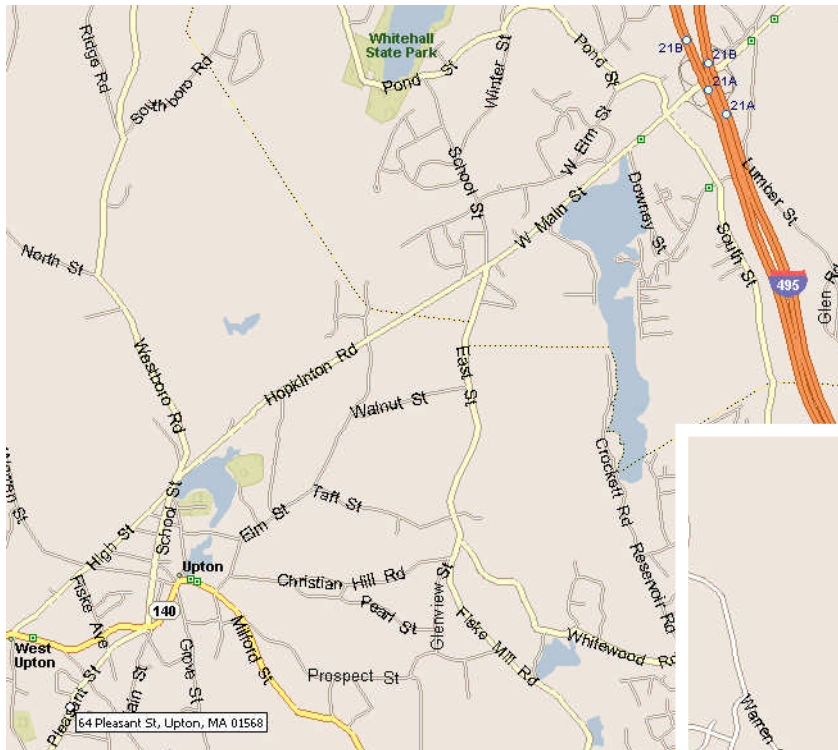

Blackstone Valley Regional Vocational Technical High School

65 Pleasant Street, Upton MA 01568 (508) 529-7758

<http://www.valleytech.k12.ma.us/>

http://www.valleytech.k12.ma.us/Robotics/robotics_FLL_Announcement.htm

From Sharon (modified from the Blackstone web site):

Route I 95 South to Route I 495 North to Exit 21B. Bear right onto Hopkinton Road (actually, West Main, Hopkinton, High at various points, but all the same road). Follow to end (approximately 5 miles) to set of lights at Route 140, crossing to Maple Avenue. Continue to end, and turn left onto Pleasant Street. You can't miss the large complex, but you may need to park in the back of the school.

If you use intend to use School Street as a short cut – be aware that there are two School Streets on this route, and people turning onto the first one have accounted for most of the lost and wandering Sharon teams at this competition.